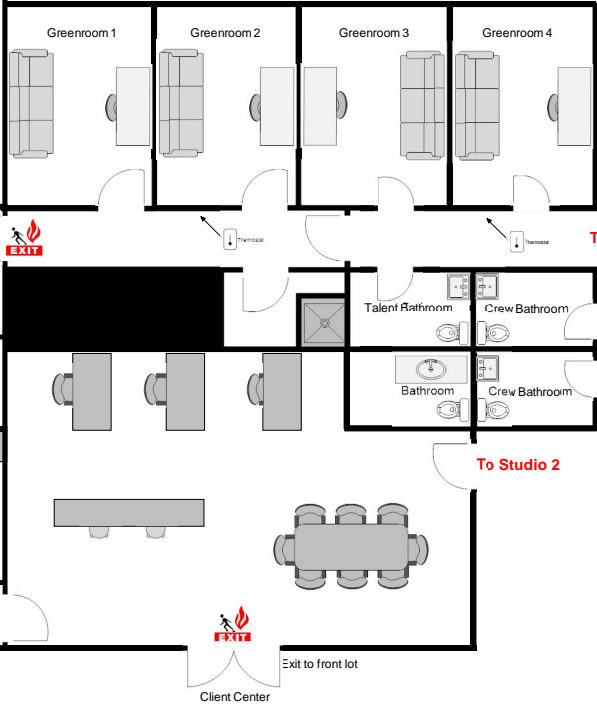

*Client Center is an optional rental. It is NOT included with Studio 1 or 2 Rental
**Greenroom 3 & 4 is an optional rental. It is NOT included with Studio 1 Rental