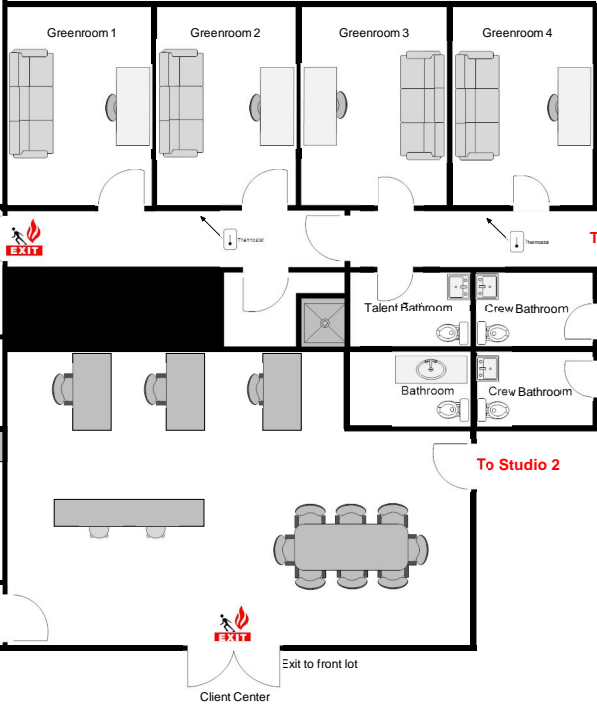

*Client Center is an optional rental. It is NOT included with Studio 1 or 2 Rental
**Greenroom 3 & 4 is an optional rental. It is NOT included with Studio 1 Rental