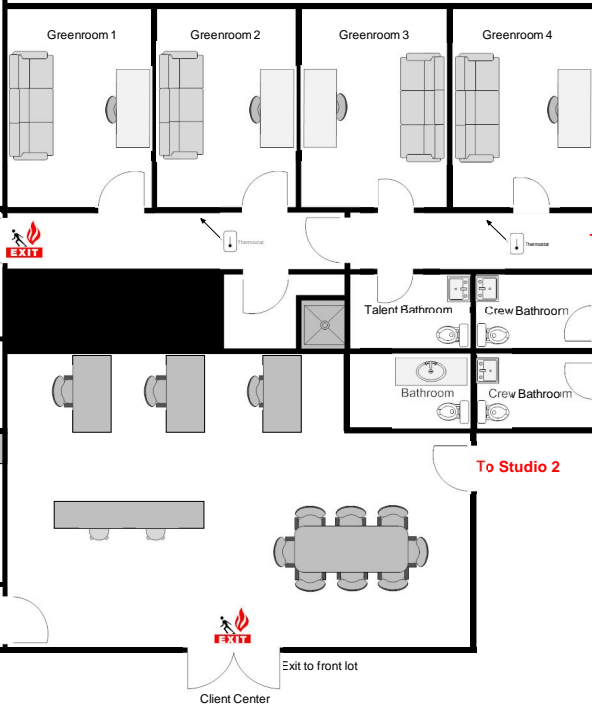

*Client Center is an optional rental. It is NOT included with Studio 1 or 2 Rental
**Greenroom 3 & 4 is an optional rental. It is NOT included with Studio 1 Rental